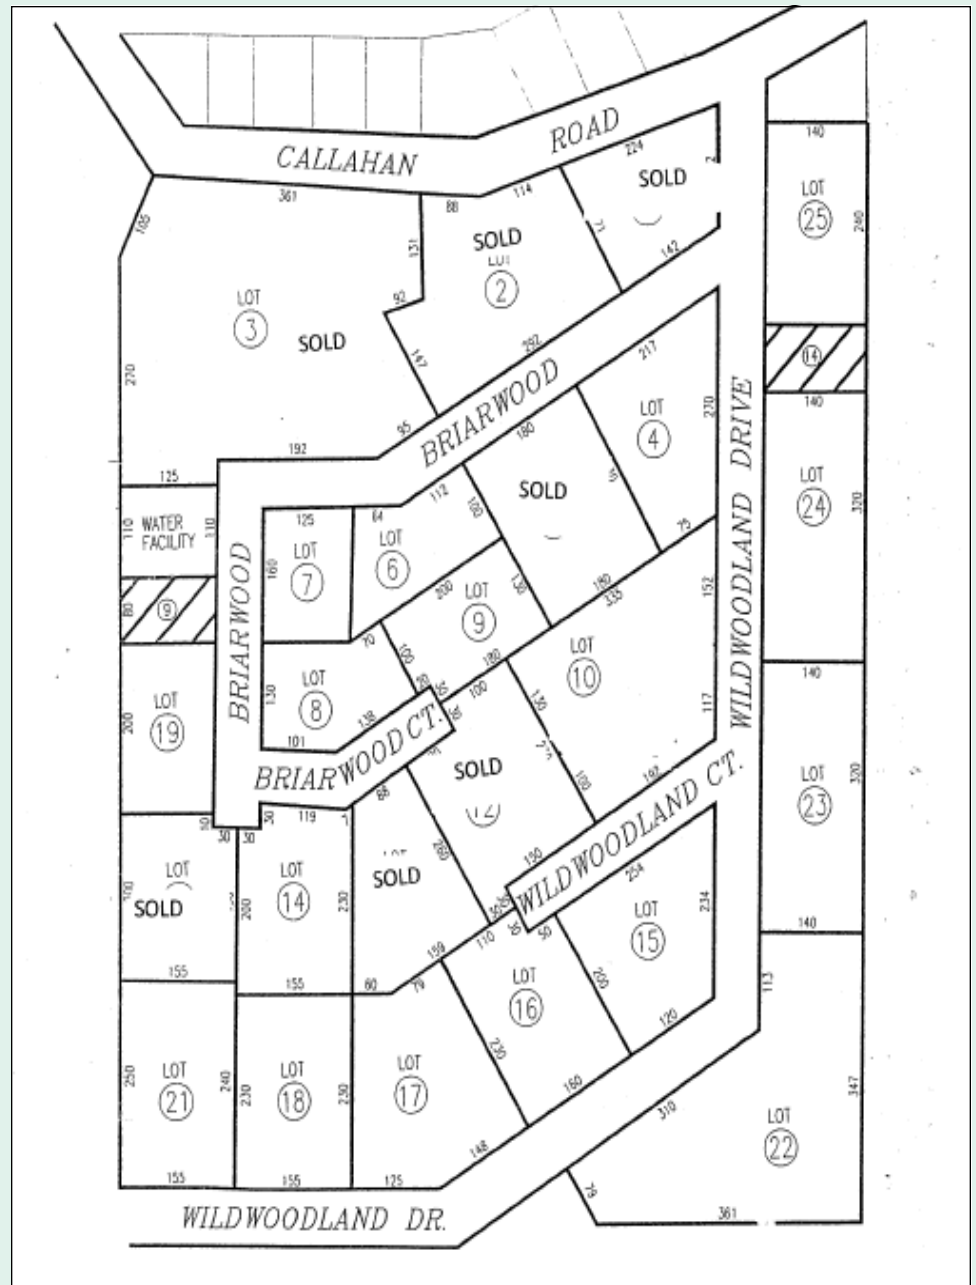

COLUMBIA HILLS ESTATES

MT. HILLCREST
AT COLUMBIA HILLS

For informational purposes only.
Lot lines and dimensions are only approximate.

For more information contact:

PEGGY HOWELL
Direct: (503) 260-9269
Fax: (503) 543-4855
peggyh@johnlscott.com
www.johnlscott.com/